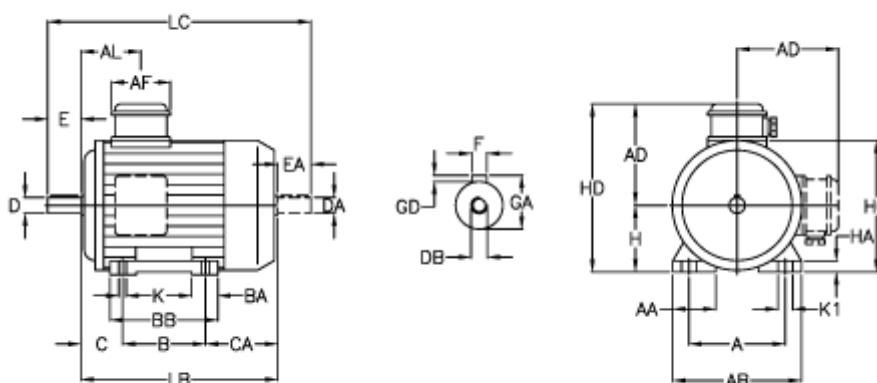

Article number: 252300400412

Description: ICME IE3 Tree-phase motor TPE112MA4-4 4.0KW
1400 rpm 230-400V 50HZ IP55 B3

Measures

A = 190	BA = 38	EA = 60	K = 12
A/F = 84	BB H7 = 176	F = 8	K1 = 21
AA = 42	C = 70	GA = 31	L = 385
AB = 220	CA = 118	GD = 7	LB = 325
AC = 219	D = 28	H = 112	LC = 448
AD = 160	DA = 28	HA = 15	
AL = 97	DB = M10	HC = 225	
B = 140	E = 60	HD = 272	